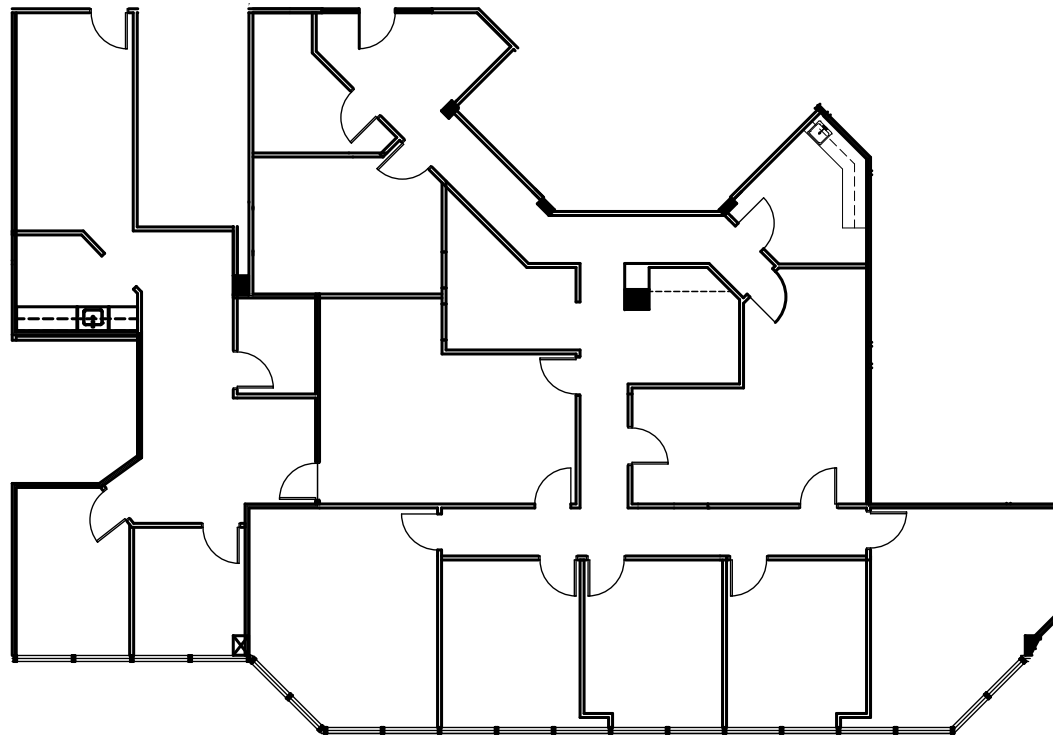

One Katy Plaza

11111 Katy Freeway
Houston, TX 77079

Suite 850

4,062 RSF

Jack A. Russo
713 425 1808
jack.russo@am.jll.com

1400 Post Oak Blvd Suite 1100 | Houston, TX 77056 | +1 713 888 4000 | www.jll.com/houston